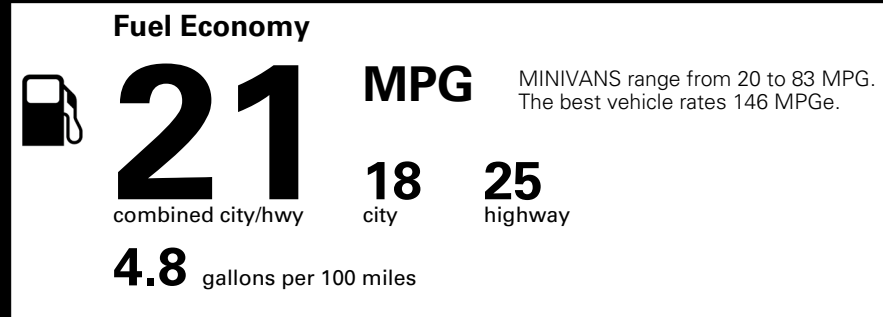

MSRP INCLUDING OPTIONS \$ 48,830.00

INLAND FREIGHT AND HANDLING \$ 1,545.00

TOTAL MANUFACTURER'S SUGGESTED RETAIL PRICE ▶ \$ 50,375.00

TOTAL ADDITIONAL WEIGHT: 13.9

EPA DOT Fuel Economy and Environment

Gasoline Vehicle