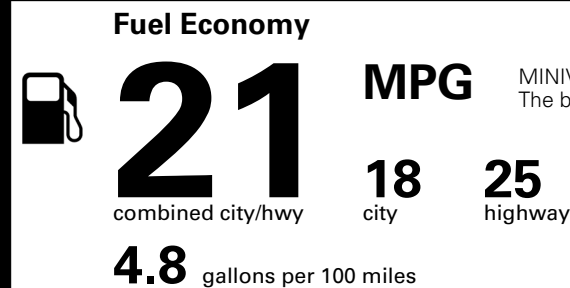

\$495.00
 \$285.00
 \$160.00

MSRP INCLUDING OPTIONS

\$ 42,530.00

INLAND FREIGHT AND HANDLING

\$ 1,545.00

TOTAL MANUFACTURER'S SUGGESTED RETAIL PRICE ▶

\$ 44,075.00

TOTAL ADDITIONAL WEIGHT: 12.5

EPA DOT Fuel Economy and Environment

Gasoline Vehicle

MINIVANS range from 20 to 83 MPG. The best vehicle rates 146 MPGe.

You spend **\$3,250** more in fuel costs over 5 years compared to the average new vehicle.