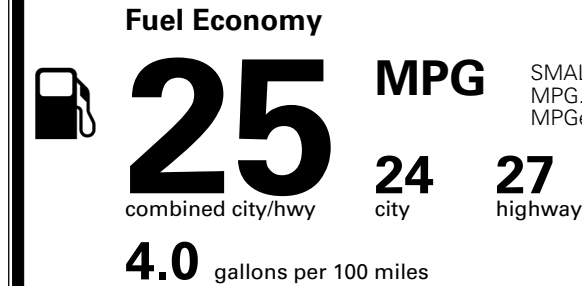

\$800.00
 \$200.00
 \$155.00

MSRP INCLUDING OPTIONS

\$ 32,645.00

INLAND FREIGHT AND HANDLING

\$ 1,495.00

TOTAL MANUFACTURER'S SUGGESTED RETAIL PRICE ▶

\$ 34,140.00

TOTAL ADDITIONAL WEIGHT: 7.2

EPA DOT Fuel Economy and Environment

Gasoline Vehicle

SMALL SUVs range from 14 to 125 MPG. The best vehicle rates 146 MPGe.

You spend \$1,500 more in fuel costs over 5 years compared to the average new vehicle.