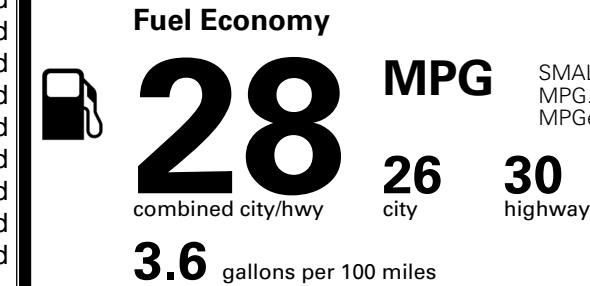

\$545.00
 \$200.00

MSRP INCLUDING OPTIONS

\$ 28,835.00

INLAND FREIGHT AND HANDLING

\$ 1,495.00

TOTAL MANUFACTURER'S SUGGESTED RETAIL PRICE ▶

\$ 30,330.00

TOTAL ADDITIONAL WEIGHT: 7.2

EPA DOT Fuel Economy and Environment

Gasoline Vehicle

SMALL SUVs range from 14 to 138 MPG. The best vehicle rates 146 MPGe.

You spend \$250 more in fuel costs over 5 years compared to the average new vehicle.