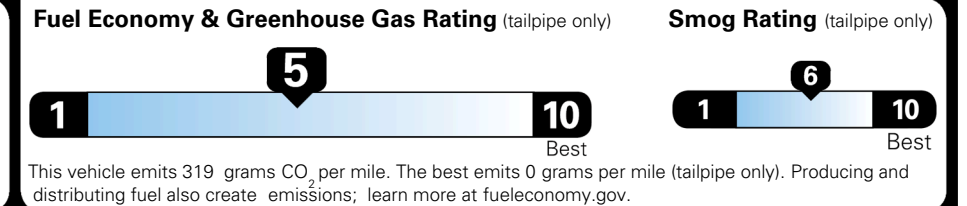

EPA DOT Fuel Economy and Environment

Gasoline Vehicle

Fuel Economy
28 MPG
combined city/hwy
3.6 gallons per 100 miles

26 MPG city
30 MPG highway

SMALL SUVs range from 14 to 138 MPG. The best vehicle rates 146 MPGe.

You spend $250 more in fuel costs over 5 years compared to the average new vehicle.

Annual fuel cost $1,650