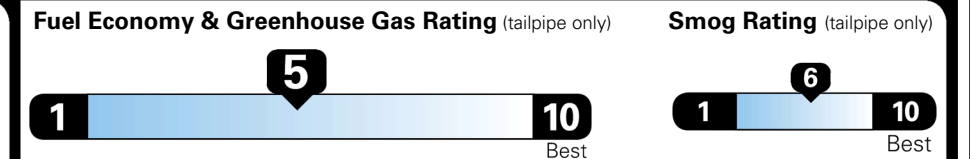

This vehicle emits 388 grams CO₂ per mile. The best emits 0 grams per mile (tailpipe only). Producing and distributing fuel also create emissions; learn more at fueleconomy.gov.

Actual results will vary for many reasons, including driving conditions and how you drive and maintain your vehicle. The average new vehicle gets 29 MPG and costs $8,500 to fuel over 5 years. Cost estimates are based on 15,000 miles per year at $ 3.30 per gallon. MPGe is miles per gasoline gallon equivalent. Vehicle emissions are a significant cause of climate change and smog.

fueleconomy.gov

Calculate personalized estimates and compare vehicles

GOVERNMENT 5-STAR SAFETY RATINGS

Overall Vehicle Score ★ ★ ★ ★ ★

Based on the combined rating of frontal, side and rollover. Should ONLY be compared to other vehicles of similar size and weight.

Frontal Driver ★ ★ ★ ★
Crash Passenger ★ ★ ★ ★

Based on the risk of injury in a frontal impact. Should ONLY be compared to other vehicles of similar size and weight.

Side Front seat ★ ★ ★ ★ ★
Crash Rear seat ★ ★ ★ ★ ★

Star ratings based on the risk of injury in a side impact.

Rollover ★ ★ ★ ★

Star ratings based on the risk of rollover in a single-vehicle crash.

Star ratings range from 1 to 5 stars (★★★★★) with 5 being the highest.

Source: National Highway Traffic Safety Administration (NHTSA).

www.safercar.gov or 1-888-327-4236

Manufacturer's suggested retail price includes Manufacturer's recommended pre-delivery service. License and title fees, state and local taxes and other dealer installed options and accessories are not included in the manufacturer's suggested retail price.

PARTS CONTENT INFORMATION

FOR VEHICLES IN THIS CAR LINE U.S./CANADIAN PARTS CONTENT: 55 %

MAJOR SOURCES OF FOREIGN PARTS: KOREA: 30%

NOTE: PARTS CONTENT DOES NOT INCLUDE FINAL ASSEMBLY, DISTRIBUTION, OR OTHER NON-PARTS COSTS.

FOR THIS VEHICLE FINAL ASSEMBLY POINT: WEST POINT, GA, USA

COUNTRY OF ORIGIN

ENGINE (MOTOR): USA

TRANSMISSION: KOREA