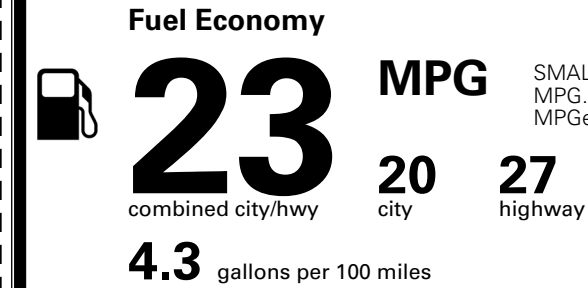

TOTAL ADDITIONAL WEIGHT: 6.6

EPA DOT Fuel Economy and Environment

Gasoline Vehicle

SMALL SUVs range from 14 to 138 MPG. The best vehicle rates 146 MPGe.

You spend
\$2,250
 more in fuel costs
 over 5 years
 compared to the
 average new vehicle.