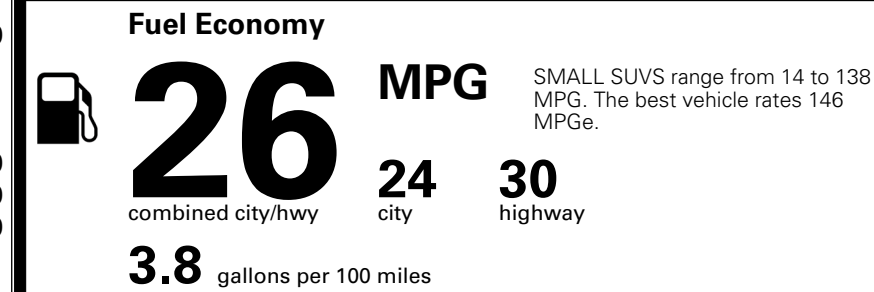

EPA DOT Fuel Economy and Environment

Gasoline Vehicle

You spend \$1,000 more in fuel costs over 5 years compared to the average new vehicle.

Annual fuel cost \$1,900

Actual results will vary for many reasons, including driving conditions and how you drive and maintain your vehicle. The average new vehicle gets 29 MPG and costs \$8,500 to fuel over 5 years. Cost estimates are based on 15,000 miles per year at \$ 3.30 per gallon. MPGe is miles per gasoline gallon equivalent. Vehicle emissions are a significant cause of climate change and smog.