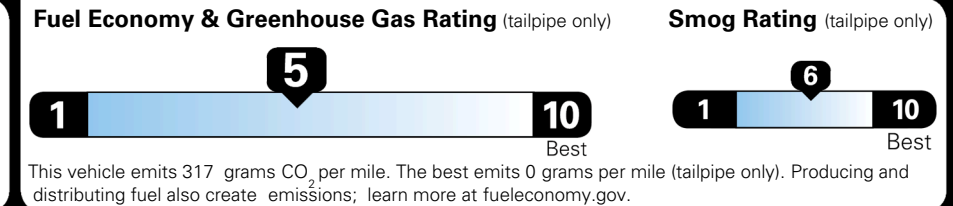

TOTAL ADDITIONAL WEIGHT: 4.4

EPA DOT Fuel Economy and Environment

Gasoline Vehicle

You spend \$250 more in fuel costs over 5 years compared to the average new vehicle.

Annual fuel cost \$1,750

Actual results will vary for many reasons, including driving conditions and how you drive and maintain your vehicle. The average new vehicle gets 29 MPG and costs \$8,500 to fuel over 5 years. Cost estimates are based on 15,000 miles per year at \$ 3.30 per gallon. MPGe is miles per gasoline gallon equivalent. Vehicle emissions are a significant cause of climate change and smog.